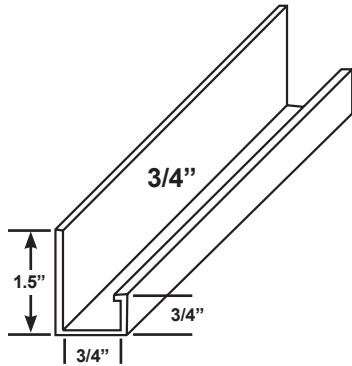

**SPECIAL SERVICE
PLASTIC**

FLEXIBLE VINYL J-CHANNEL

TOP QUALITY PRODUCTS AND MATERIALS TO SERVE YOUR PLASTIC EXTRUSION NEEDS

3/4" Flexible Vinyl J-Channel 12'6" Section

1 1/4" Flexible Vinyl J-Channel 12'6" Section

1 1/2" Flexible Vinyl J-Channel 12'6" Section

BLACK BRIGHT WHITE FLAT WHITE TAN BEIGE GREY PEWTER BRONZE

Our Vinyl J Channel or Flex J Channel is specifically designed for the windows and siding industry and is ideal for round, oval, half-moon and other custom or curved windows and doors.

Flex J provides flexibility that rigid J channel cannot. Our Flex J product can be easily adapted to confirm to just about any shape window or archway, and the pre-cut slits facilitate installation.

Our product is available in 3 widths: 3/4 inch, 1-1/4 inch and 1-1/2 inch. Each piece is 12 feet 6 inches long. Colors vary depending on width. ****NOW AVAILABLE IN BLACK****