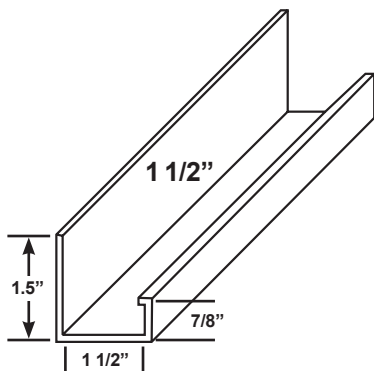

**SPECIAL SERVICE
PLASTIC**

FLEXIBLE VINYL J-CHANNEL

TOP QUALITY PRODUCTS AND MATERIALS TO SERVE YOUR PLASTIC EXTRUSION NEEDS

3/4" Flexible Vinyl J-Channel 12'6" Section

1 1/4" Flexible Vinyl J-Channel 12'6" Section

1 1/2" Flexible Vinyl J-Channel 12'6" Section

BLACK BRIGHT WHITE FLAT WHITE TAN BEIGE GREY PEWTER BRONZE

Our Vinyl J Channel or Flex J Channel is specifically designed for the windows and siding industry and is ideal for round, oval, half-moon and other custom or curved windows and doors.

Flex J provides flexibility that rigid J channel cannot. Our Flex J product can be easily adapted to confirm to just about any shape window or archway, and the pre-cut slits facilitate installation.

Our product is available in 3 widths: 3/4 inch, 1-1/4 inch and 1-1/2 inch. Each piece is 12 feet 6 inches long. Colors vary depending on width. ****NOW AVAILABLE IN BLACK****