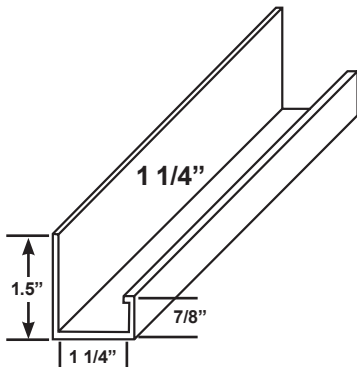

**SPECIAL SERVICE
PLASTIC**

FLEXIBLE VINYL J-CHANNEL

TOP QUALITY PRODUCTS AND MATERIALS TO SERVE YOUR PLASTIC EXTRUSION NEEDS

3/4" Flexible Vinyl J-Channel 12'6" Section

1 1/4" Flexible Vinyl J-Channel 12'6" Section

1 1/2" Flexible Vinyl J-Channel 12'6" Section

BLACK BRIGHT WHITE FLAT WHITE TAN BEIGE GREY PEWTER BRONZE

Our Vinyl J Channel or Flex J Channel is specifically designed for the windows and siding industry and is ideal for round, oval, half-moon and other custom or curved windows and doors.

Flex J provides flexibility that rigid J channel cannot. Our Flex J product can be easily adapted to confirm to just about any shape window or archway, and the pre-cut slits facilitate installation.

Our product is available in 3 widths: 3/4 inch, 1-1/4 inch and 1-1/2 inch. Each piece is 12 feet 6 inches long. Colors vary depending on width. ****NOW AVAILABLE IN BLACK****